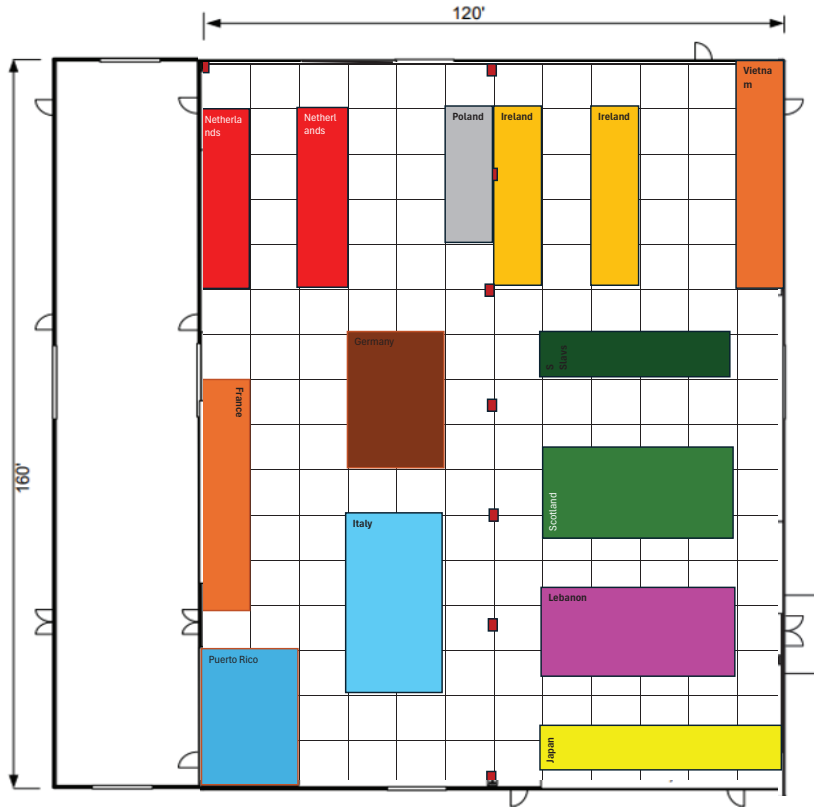

Building 1

Building 3

Korea wants wall to back

Guam to bldg 3 tube

# Assembly