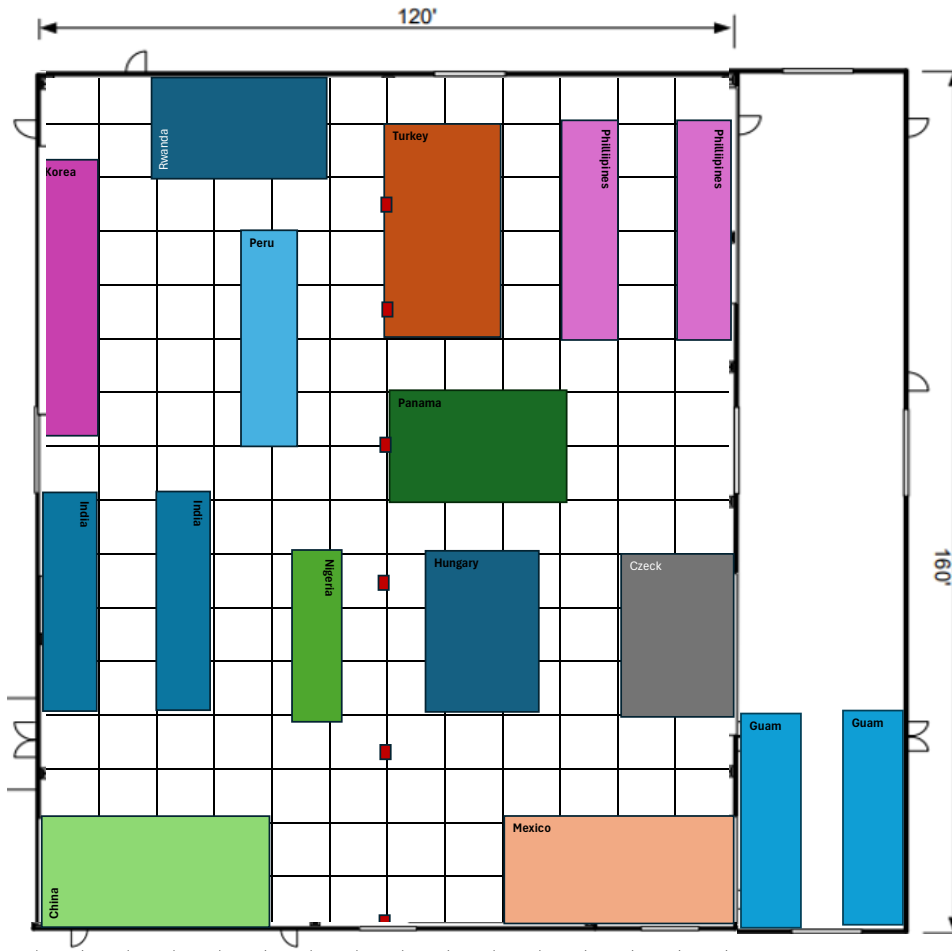

Building 1

Building 3

Korea wants wall to back

Guam to bldg 3 tube

# Assembly